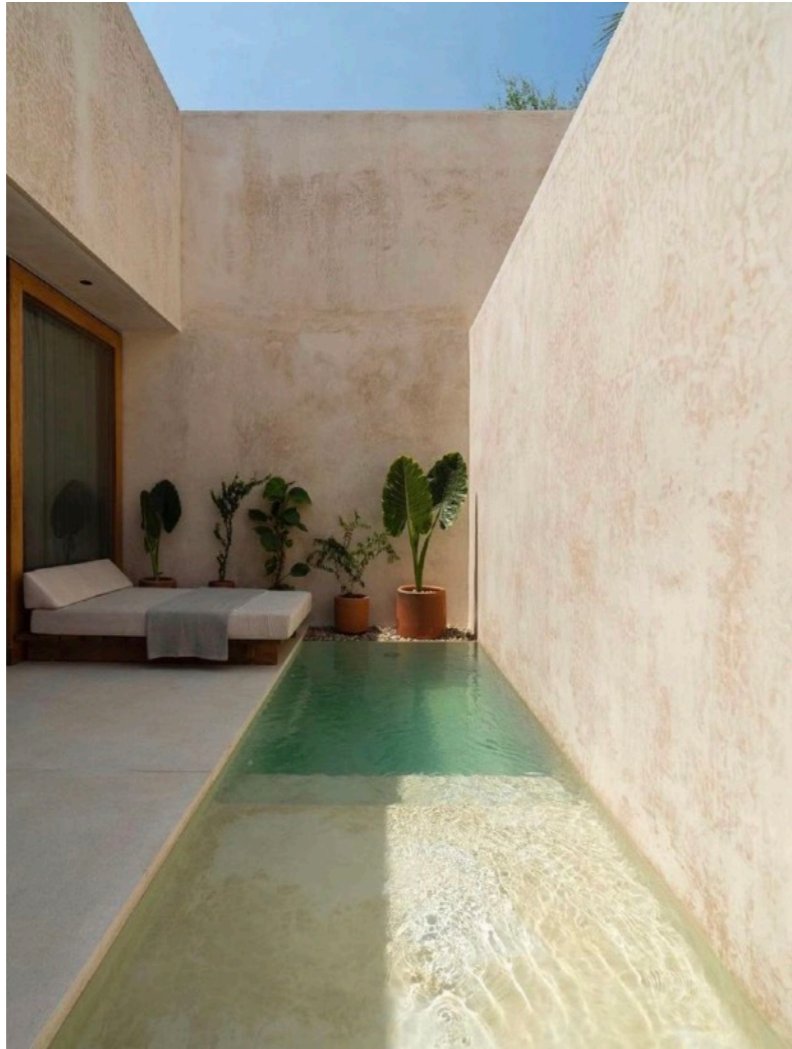

SW 0069
Rose Tan

SW 0070
Pink Shadow

SW 6426
Basque Green

SW 6457
Kind Green

SW 6113
Interactive Cream

SW 6114
Bagel

SW 7510
Chateau Brown

SW 6374
Torchlight

ARCHITECTURE // HOME

“AFRICA”

DATE: 2022

CLIENT: YOU

PROJECT: WHERE YOU NEED IT!