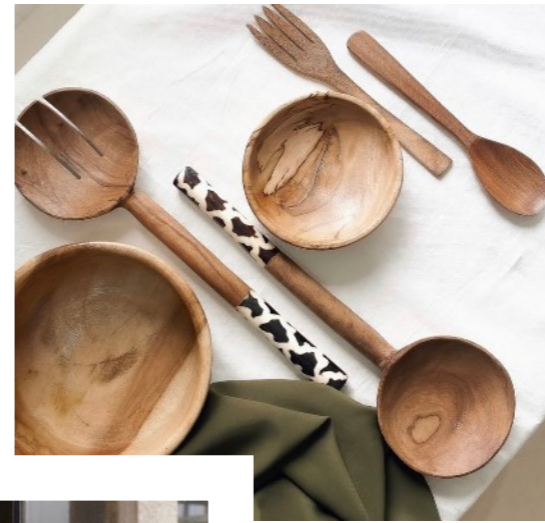

SW 0069
Rose Tan

SW 0070
Pink Shadow

SW 6426
Basque Green

SW 6457
Kind Green

SW 6113
Interactive Cream

SW 6114
Bagel

SW 7510
Chateau Brown

SW 6374
Torchlight

ARCHITECTURE // HOME

“AFRICA”

DATE: 2022

CLIENT: YOU

PROJECT: WHERE YOU NEED IT!