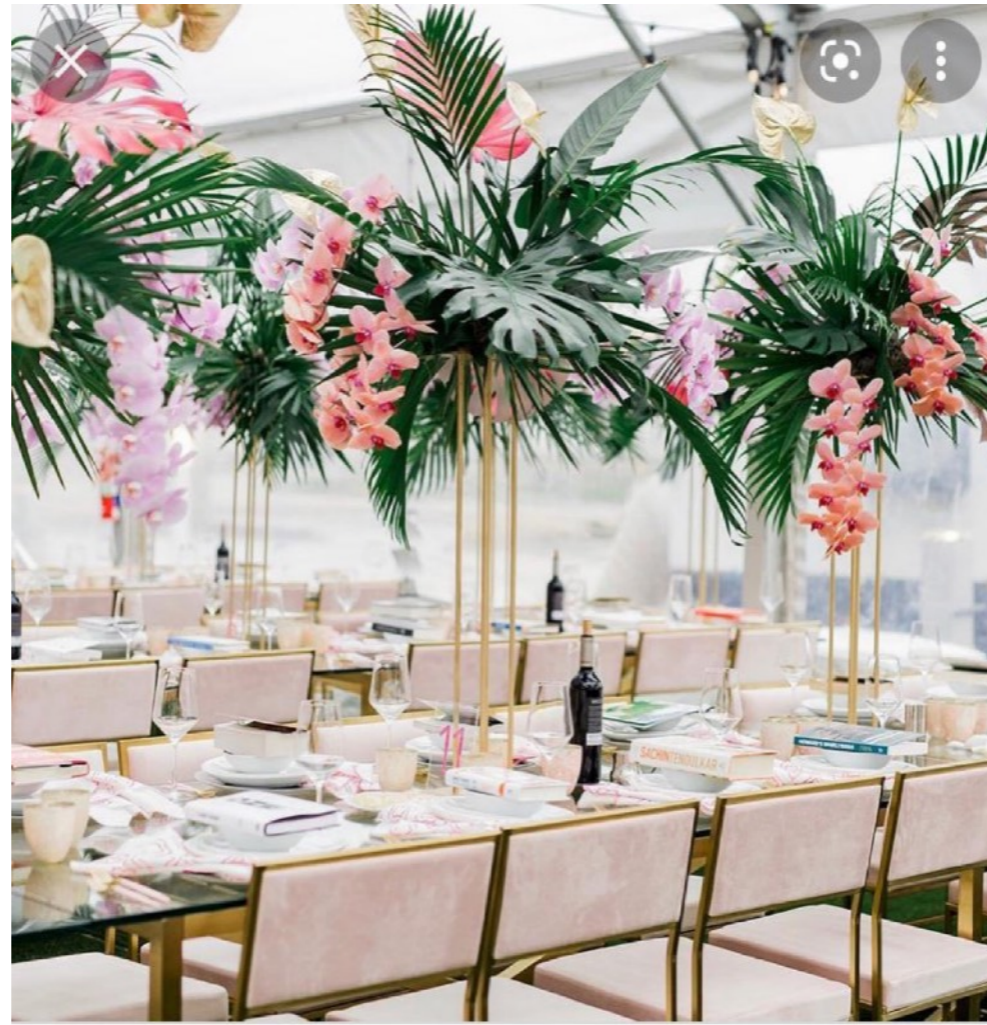

FASHION

SW 6755
Starboard

SW 6887
Navel

SW 6942
Splashy

SW 9066
Agapanthus

SW 6860
Eros Pink

SW 6562
Irresistable

TROPICAL LUXE

“EMPOWERED”

DATE: 2021

CLIENT: YOU

PROJECT: WHERE YOU NEED IT!