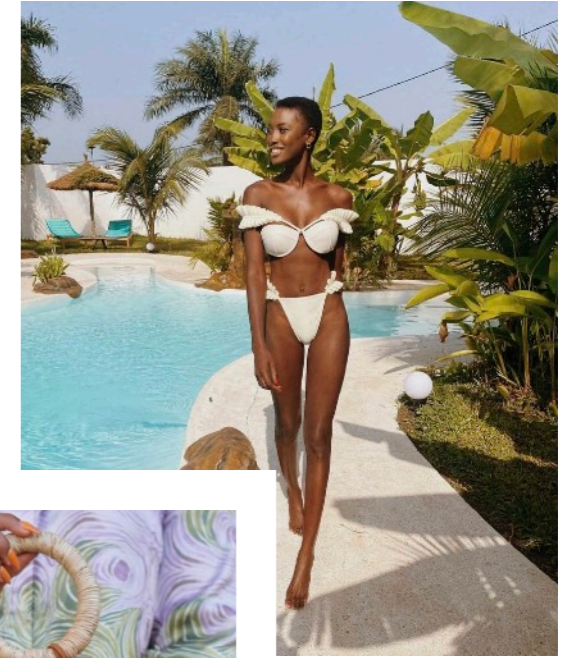

FASHION

SW 6755
Starboard

SW 6887
Navel

SW 6942
Splashy

SW 9066
Agapanthus

SW 6860
Eros Pink

SW 6562
Irresistable

TROPICAL LUXE

“EMPOWERED”

DATE: 2021

CLIENT: YOU

PROJECT: WHERE YOU NEED IT!